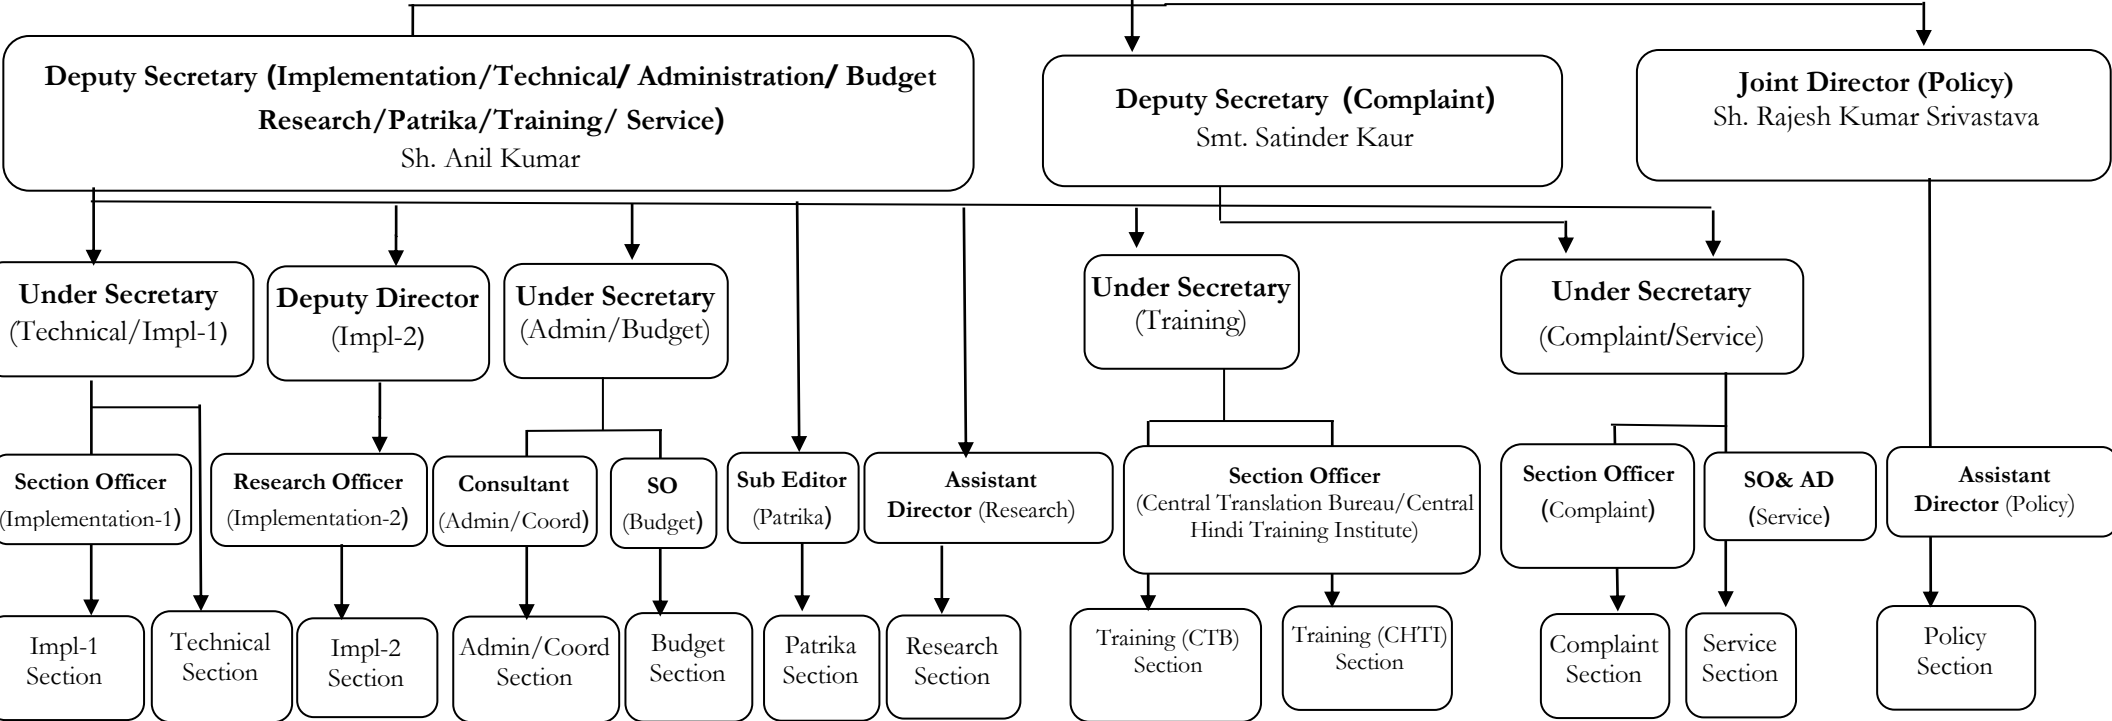

# ORGANIZATIONAL CHART OF OFFICIAL LANGUAGE DEPARTMENT

**HOME MINISTER**  
SH. AMIT SHAH

**MINISTER OF STATE**  
SH. NITYANAND RAI

**SECRETARY**  
SMT. ANSHULI ARYA

**JOINT SECRETARY**  
DR. (SMT.) MEENAKSHI JOLLY

# SUBORDINATE OFFICES OF THE DEPARTMENT OF OFFICIAL LANGUAGE