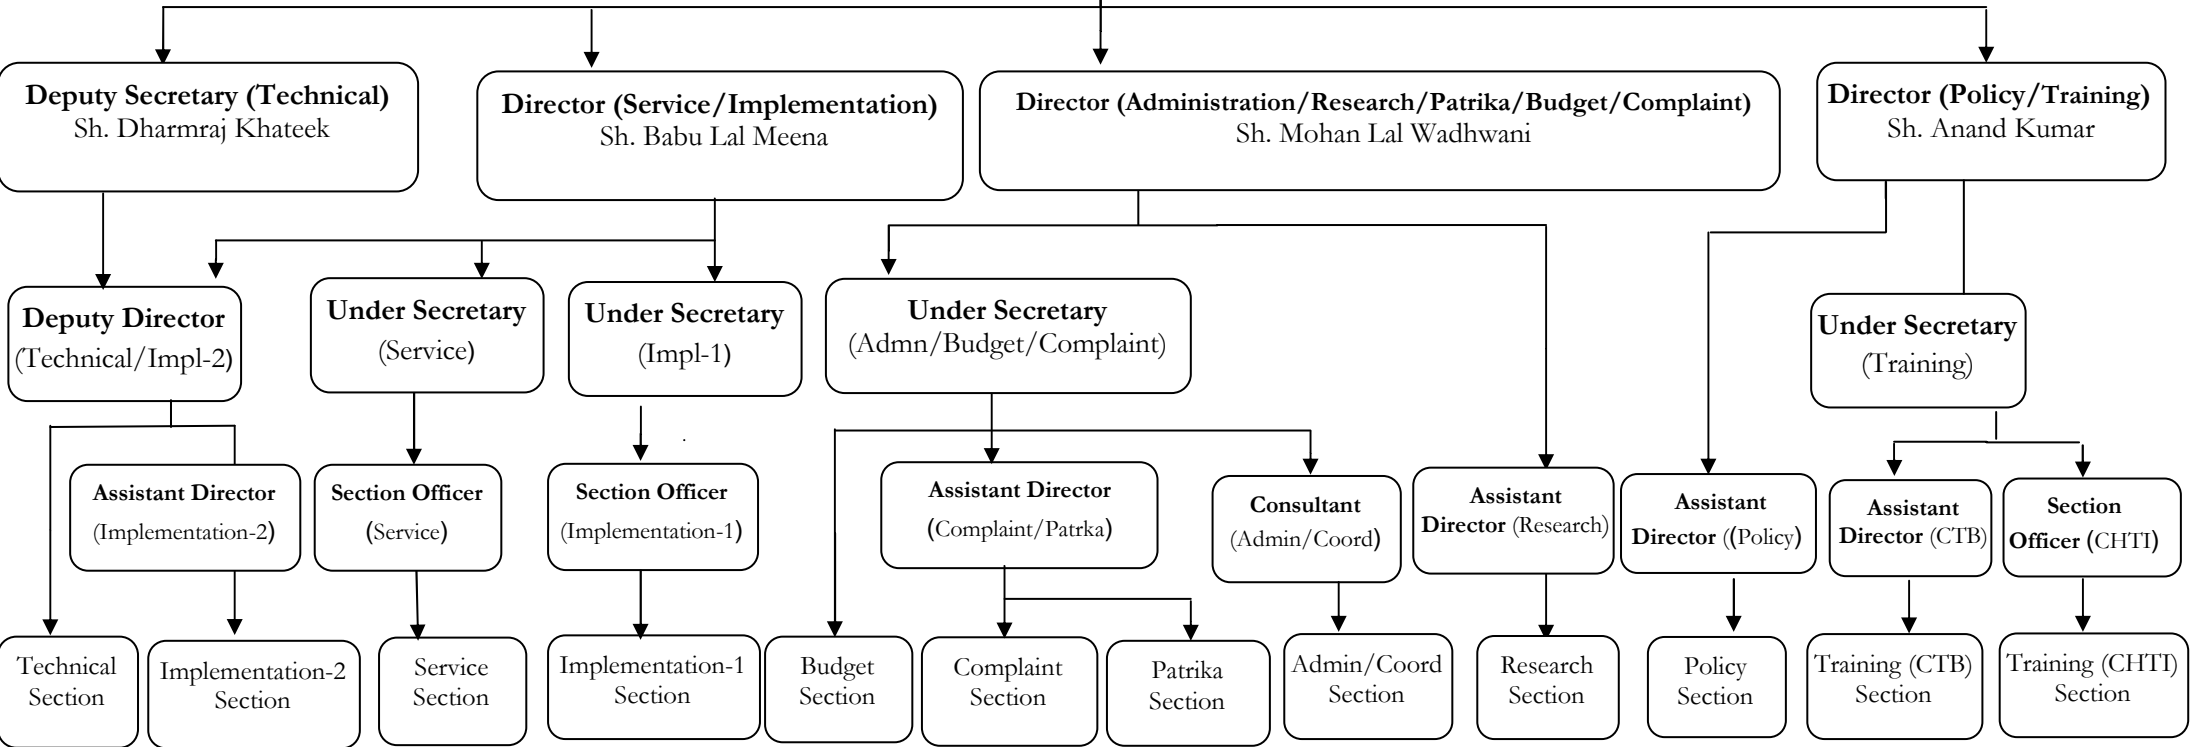

# ORGANIZATIONAL CHART OF DEPARTMENT OF OFFICIAL LANGUAGE

**SECRETARY**  
DR. (SH.) SUMEET JERATH

**JOINT SECRETARY**  
DR. (SMT.) MEENAKSHI JOLLY

# SUBORDINATE OFFICES OF THE DEPARTMENT OF OFFICIAL LANGUAGE