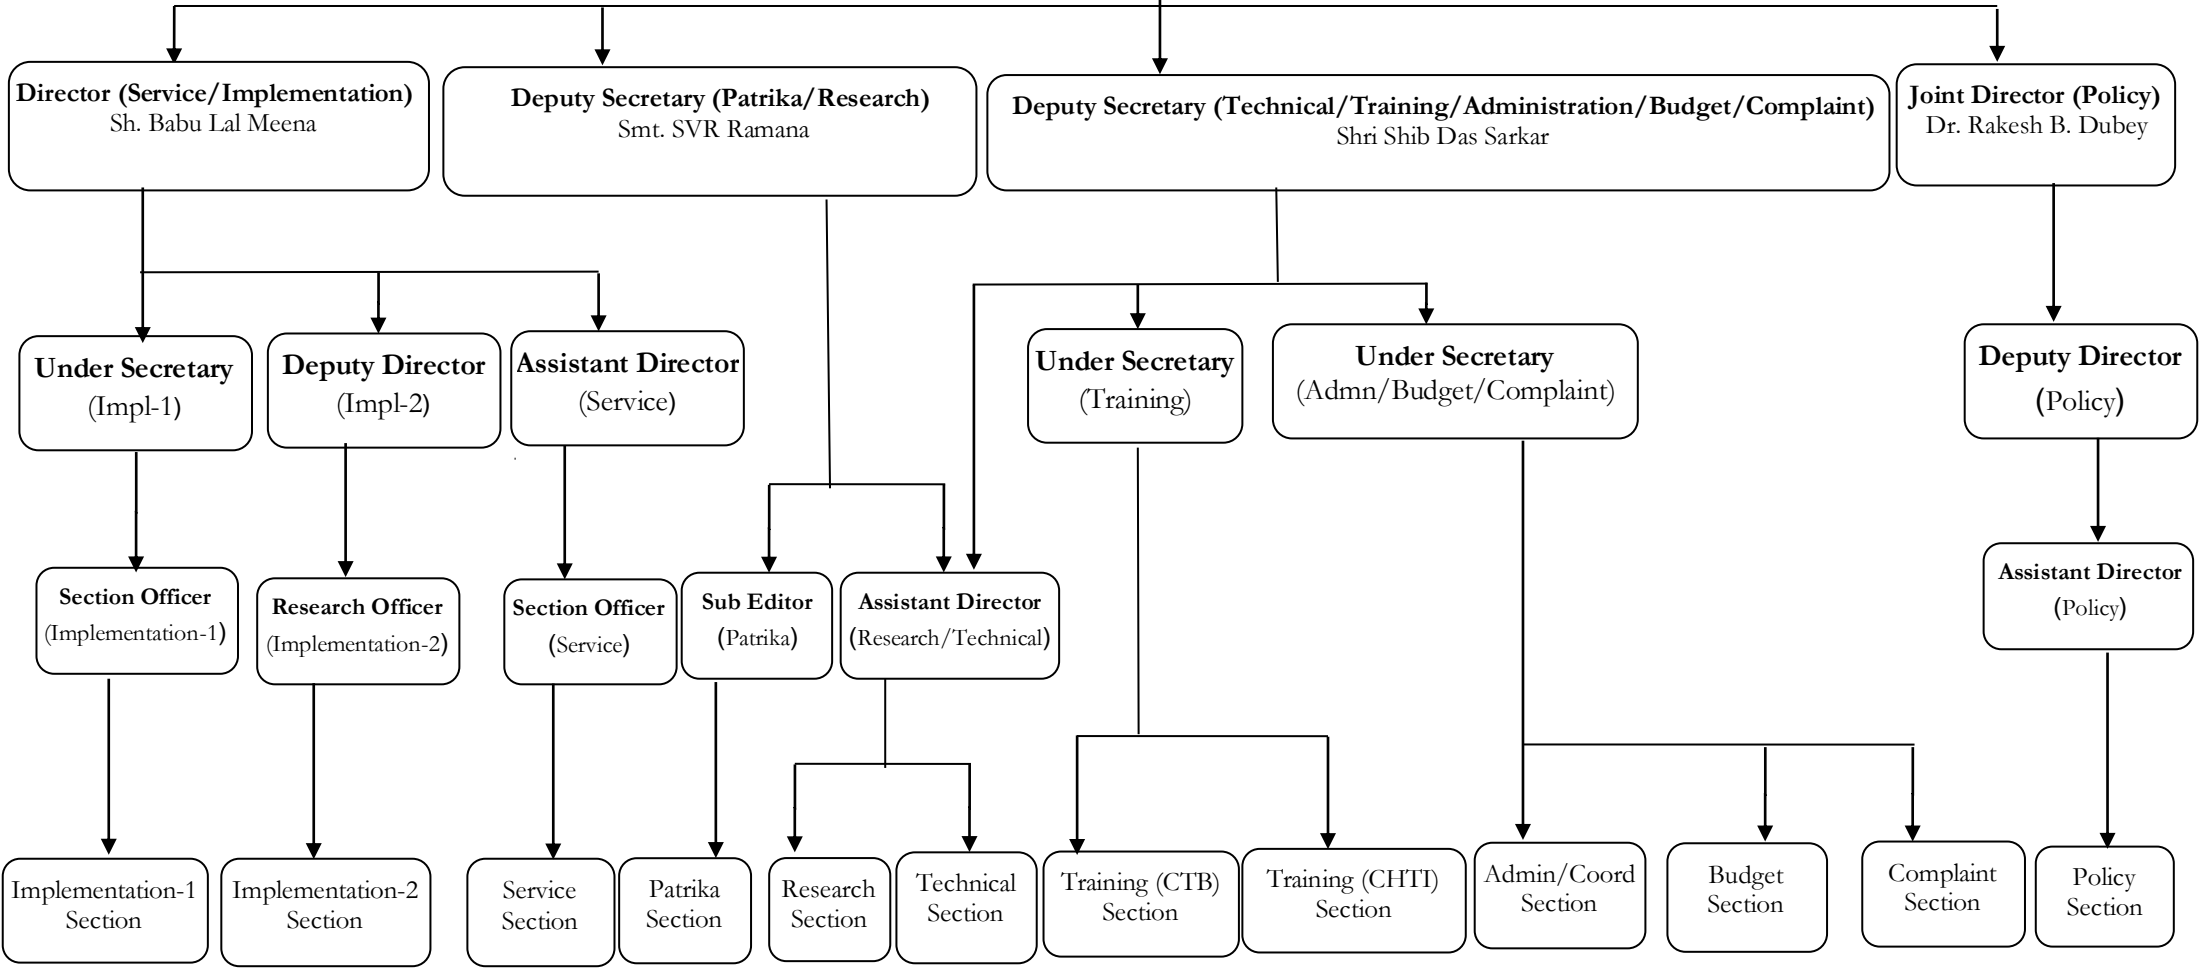

ORGANIZATIONAL CHART OF DEPARTMENT OF OFFICIAL LANGUAGE

SECRETARY
SMT. ANSHULI ARYA

JOINT SECRETARY
DR. (SMT.) MEENAKSHI JOLLY

SUBORDINATE OFFICES OF THE DEPARTMENT OF OFFICIAL LANGUAGE